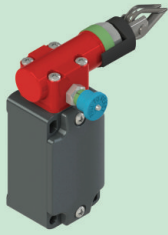

DODIA ELECTRICALS

pizzato

PRICE LIST 2023

Sr. No.	Product	Competitor	Competitor Model No	Model No	Image	Contacts	Technical Spec	Selling Policy +GST Extra	
								1-5	5>
								1-5	5>
01	ROPE SWITCH	Schmersal		FD 2084		1NO+2NC	Metal Body One Conduit, Right Transversal Head, Ip67 (for 30M Length)	4000	3800
			ZQ 900-13N						
02		Schmersal		FD 2083		1NO+2NC	Metal Body One Conduit, Left Transversal Head, IP67 (for 30M Length)	4000	3800
03				FD 2178		3NC	Slow Action	3250	3000
04		Schmersal	ZQ 700-11	FD 1878		1NO+1NC	Metal Body One Conduit, Straight Head, IP67 (for 18-20M Length)	2800	2600
05	Schmersal	ZQ 700-02	FD 978		2NC	Metal Body One Conduit, Straight Head, IP67 (for 18-20M Length)	2800	2600	
06	SAFETY RELAY	Schmersa	SRB 301-MC 24VDC	CR AR-05V024		3NO+1NC	Plastic Body 24VDC, Din Rail	4200	3800
07		Phoenix	PSR-SCP-24UC/ESA4/3X1/1X2/B						
08		Omron	G9SE-201 24VDC						
09		Omron	G9SA-301 24VDC						
10		Contrinex	YRB-4EML-31S						
								1-25	25>
11	DOOR SWITCH	Autonics	SFD-A2B-M20	FR 2093-D1M2		1NO+2NC	Technopolymer, One Conduit, M20 Gland with Angled Actuator	1250	1150
12		Omron	D4NS-4CF						
13		Schmersal	AZ16-12-M20						
14		Pilz	PSEN ME3.2/2AS						
15		Leuze	S20-P1C1-M20-FH						
16		Bernstein	SK-UV15ZM						
17		Euchner	NP1-638AB						